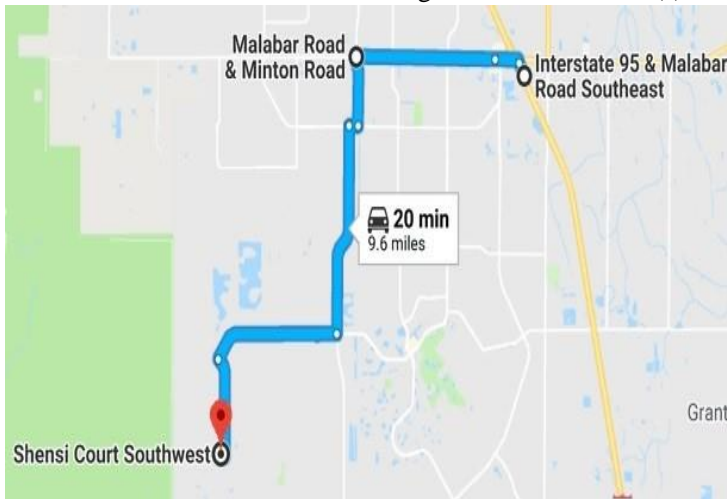

**Directions to the SRA Launch Site**  
**GPS 027° 55.9357 N 080° 42.4966 W**

- From Palm Bay Rd NE & I-95
- Turn right onto Palm Bay Rd NE 1 mi
- Turn left onto Minton Rd 2.5 mi
- Turn right onto Jupiter Blvd SW 0.1 mi
- Turn left onto De Groot Rd SW 2.5 mi
- Turn right onto J.A. Bombardier Blvd 2.0 mi
- Turn left onto Wingham Dr SW (no street signs from here on) 1.2 mi
- Turn right onto Rathwell St SW (for your GPS enter Shensi Court, Palm Bay, FL)
- Look for the clubs “UGLY?” trailer, Park along the side of the road(s).

- From I-95, Turn West onto Malabar Rd NE
- Continue straight on Malabar Rd SE 2.2 mi To Malabar Rd & Minton Rd
- Head south on Minton Rd toward Malabar Rd SE 0.8 mi
- Turn right onto Jupiter Blvd SW 0.1 mi
- Turn left onto De Groot Rd SW 2.5 mi
- At the traffic light, Turn right onto J. A. Bombardier Blvd 2.0 mi
- Turn left onto Wingham Dr SW 1.2 mi
- Turn right onto Rathwell St SW

For your GPS enter “Shensi Court, Palm Bay, FL”

Look for the clubs “UGLY?” trailer, Park along the side of the road.